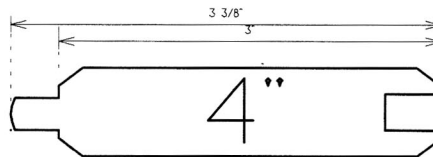

9/16 INCH TIGHT KNOT INCENSE CEDAR

WC 141 EDGE & CENTER "V". AVAILABLE IN 6 AND 8 INCH WIDTH
THE TWO PATTERNS ABOVE HAVE A ROUGH FACE ON THE TOP FLAT SIDE. THE SIDE WITH THE V IS THE SURFACED SIDE. THE PRODUCTS ARE GRADED TO THE ROUGH FACE.

11/16 INCH TIGHT KNOT INCENSE CEDAR

WC 105. AVAILABLE IN 6 AND 8 INCH WIDTH

TIGHT KNOT INCENSE CEDAR
LOG CABIN SIDING
AVAILABLE IN 6 AND 8 INCH WIDTH

1 7/16 TIGHT KNOT INCENSE CEDAR
WC 200 "V" JOINT KD
AVAILABLE IN 6 AND 8 INCH WIDTH

TIGHT KNOT INCENSE CEDAR
5/4 x 8 RABBETED BEVEL

Details of the thickness, V's and tongue & groove are the same for all widths's.

1 1/16 INCH TIGHT KNOT INCENSE CEDAR
WC 138 V4E
AVAILABLE IN 4, 6, 8 INCH WIDTH

Details of the Thickness, V's, Tongue & Groove are the same for all widths.

1 1/16 INCH TIGHT KNOT INCENSE CEDAR
WC 138 V2E
AVAILABLE IN 4, 6, 8 INCH WIDTH