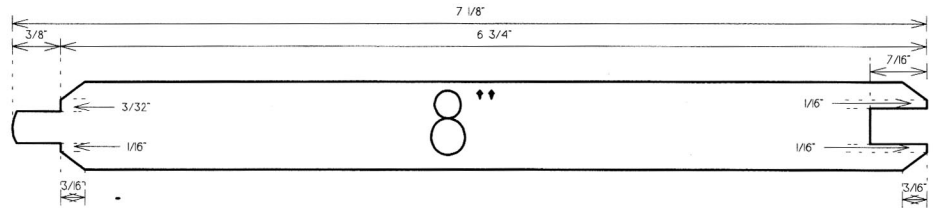

9/16 INCH TIGHT KNOT INCENSE CEDAR

WC 141 EDGE & CENTER "V". AVAILABLE IN 6 AND 8 INCH WIDTH
THE TWO PATTERNS ABOVE HAVE A ROUGH FACE ON THE TOP FLAT SIDE. THE SIDE WITH THE V IS THE SURFACED SIDE. THE PRODUCTS ARE GRADED TO THE ROUGH FACE.

11/16 INCH TIGHT KNOT INCENSE CEDAR

WC 105. AVAILABLE IN 6 AND 8 INCH WIDTH

TIGHT KNOT INCENSE CEDAR
LOG CABIN SIDING
AVAILABLE IN 6 AND 8 INCH WIDTH

1 7/16 TIGHT KNOT INCENSE CEDAR
WC 200 "V" JOINT KD
AVAILABLE IN 6 AND 8 INCH WIDTH

TIGHT KNOT INCENSE CEDAR
5/4 x 8 RABBETED BEVEL

Details of the thickness, V's and tongue & groove are the same for all widths's.

1 1/16 INCH TIGHT KNOT INCENSE CEDAR
WC 138 V4E
AVAILABLE IN 4, 6, 8 INCH WIDTH

Details of the Thickness, V's, Tongue & Groove are the same for all widths.

1 1/16 INCH TIGHT KNOT INCENSE CEDAR
WC 138 V2E
AVAILABLE IN 4, 6, 8 INCH WIDTH