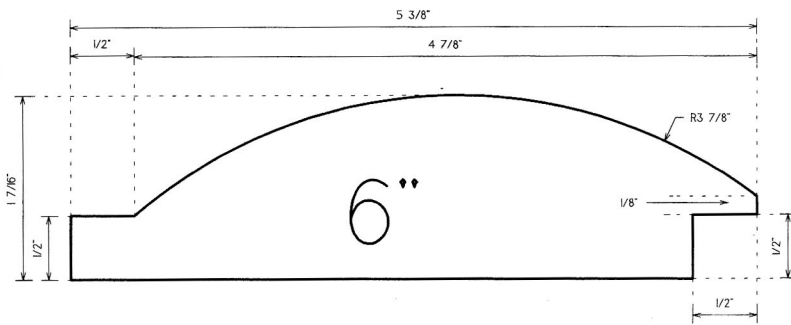

9/16 INCH TIGHT KNOT INCENSE CEDAR

WC 141 EDGE & CENTER "V". AVAILABLE IN 6 AND 8 INCH WIDTH
THE TWO PATTERNS ABOVE HAVE A ROUGH FACE ON THE TOP FLAT SIDE. THE SIDE WITH THE V IS THE SURFACED SIDE. THE PRODUCTS ARE GRADED TO THE ROUGH FACE.

11/16 INCH TIGHT KNOT INCENSE CEDAR

WC 105. AVAILABLE IN 6 AND 8 INCH WIDTH

TIGHT KNOT INCENSE CEDAR
LOG CABIN SIDING
AVAILABLE IN 6 AND 8 INCH WIDTH

1 7/16 TIGHT KNOT INCENSE CEDAR
WC 200 "V" JOINT KD
AVAILABLE IN 6 AND 8 INCH WIDTH

TIGHT KNOT INCENSE CEDAR
5/4 x 8 RABBETED BEVEL

Details of the thickness, V's and tongue & groove are the same for all widths's.

1 1/16 INCH TIGHT KNOT INCENSE CEDAR
WC 138 V4E
AVAILABLE IN 4, 6, 8 INCH WIDTH

Details of the Thickness, V's, Tongue & Groove are the same for all widths.

1 1/16 INCH TIGHT KNOT INCENSE CEDAR
WC 138 V2E
AVAILABLE IN 4, 6, 8 INCH WIDTH