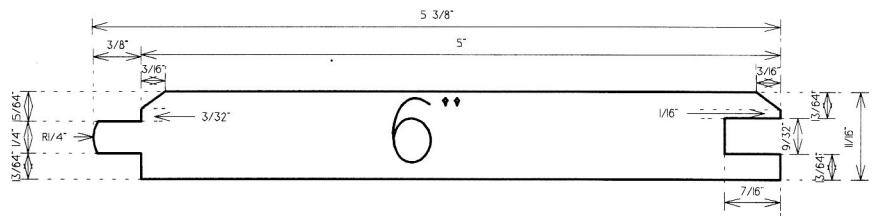

9/16 INCH TIGHT KNOT INCENSE CEDAR

WC 141 EDGE & CENTER "V". AVAILABLE IN 6 AND 8 INCH WIDTH
THE TWO PATTERNS ABOVE HAVE A ROUGH FACE ON THE TOP FLAT SIDE. THE SIDE WITH THE V IS THE SURFACED SIDE. THE PRODUCTS ARE GRADED TO THE ROUGH FACE.

11/16 INCH TIGHT KNOT INCENSE CEDAR

WC 105. AVAILABLE IN 6 AND 8 INCH WIDTH

TIGHT KNOT INCENSE CEDAR
LOG CABIN SIDING
AVAILABLE IN 6 AND 8 INCH WIDTH

1 7/16 TIGHT KNOT INCENSE CEDAR
WC 200 "V" JOINT KD
AVAILABLE IN 6 AND 8 INCH WIDTH

TIGHT KNOT INCENSE CEDAR
5/4 x 8 RABBETED BEVEL

Details of the thickness, V's and tongue & groove are the same for all widths's.

1 1/16 INCH TIGHT KNOT INCENSE CEDAR
WC 138 V4E
AVAILABLE IN 4, 6, 8 INCH WIDTH

Details of the Thickness, V's, Tongue & Groove are the same for all widths.

1 1/16 INCH TIGHT KNOT INCENSE CEDAR
WC 138 V2E
AVAILABLE IN 4, 6, 8 INCH WIDTH