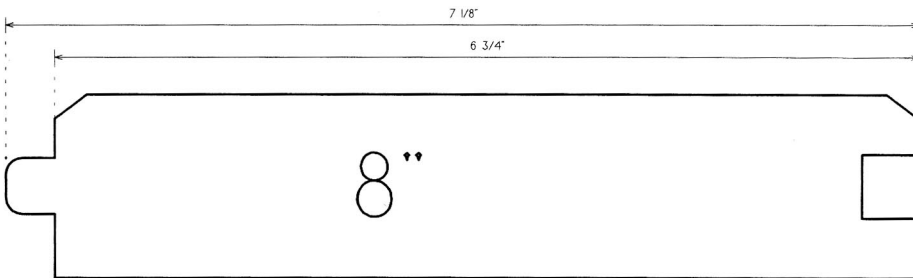

9/16 INCH TIGHT KNOT INCENSE CEDAR

WC 141 EDGE & CENTER "V". AVAILABLE IN 6 AND 8 INCH WIDTH
THE TWO PATTERNS ABOVE HAVE A ROUGH FACE ON THE TOP FLAT SIDE. THE SIDE WITH THE V IS THE SURFACED SIDE. THE PRODUCTS ARE GRADED TO THE ROUGH FACE.

11/16 INCH TIGHT KNOT INCENSE CEDAR

WC 105. AVAILABLE IN 6 AND 8 INCH WIDTH

TIGHT KNOT INCENSE CEDAR
LOG CABIN SIDING
AVAILABLE IN 6 AND 8 INCH WIDTH

1 7/16 TIGHT KNOT INCENSE CEDAR
WC 200 "V" JOINT KD
AVAILABLE IN 6 AND 8 INCH WIDTH

TIGHT KNOT INCENSE CEDAR
5/4 x 8 RABBETED BEVEL

Details of the thickness, V's and tongue & groove are the same for all widths's.

1 1/16 INCH TIGHT KNOT INCENSE CEDAR
WC 138 V4E
AVAILABLE IN 4, 6, 8 INCH WIDTH

Details of the Thickness, V's, Tongue & Groove are the same for all widths.

1 1/16 INCH TIGHT KNOT INCENSE CEDAR
WC 138 V2E
AVAILABLE IN 4, 6, 8 INCH WIDTH