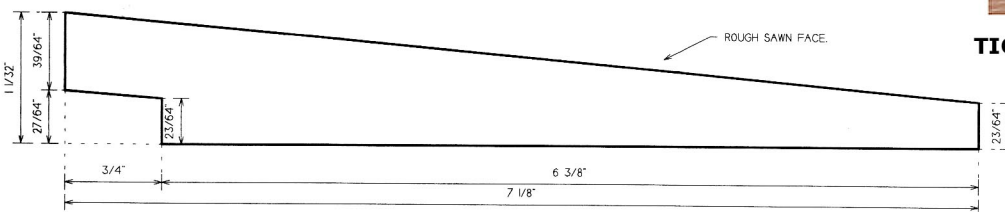

9/16 INCH TIGHT KNOT INCENSE CEDAR

WC 141 EDGE & CENTER "V". AVAILABLE IN 6 AND 8 INCH WIDTH
THE TWO PATTERNS ABOVE HAVE A ROUGH FACE ON THE TOP FLAT SIDE. THE SIDE WITH THE V IS THE SURFACED SIDE. THE PRODUCTS ARE GRADED TO THE ROUGH FACE.

11/16 INCH TIGHT KNOT INCENSE CEDAR

WC 105. AVAILABLE IN 6 AND 8 INCH WIDTH

TIGHT KNOT INCENSE CEDAR
LOG CABIN SIDING
AVAILABLE IN 6 AND 8 INCH WIDTH

1 7/16 TIGHT KNOT INCENSE CEDAR
WC 200 "V" JOINT KD
AVAILABLE IN 6 AND 8 INCH WIDTH

TIGHT KNOT INCENSE CEDAR
5/4 x 8 RABBETED BEVEL

Details of the thickness, V's and tongue & groove are the same for all widths's.

1 1/16 INCH TIGHT KNOT INCENSE CEDAR
WC 138 V4E
AVAILABLE IN 4, 6, 8 INCH WIDTH

Details of the Thickness, V's, Tongue & Groove are the same for all widths.

1 1/16 INCH TIGHT KNOT INCENSE CEDAR
WC 138 V2E
AVAILABLE IN 4, 6, 8 INCH WIDTH