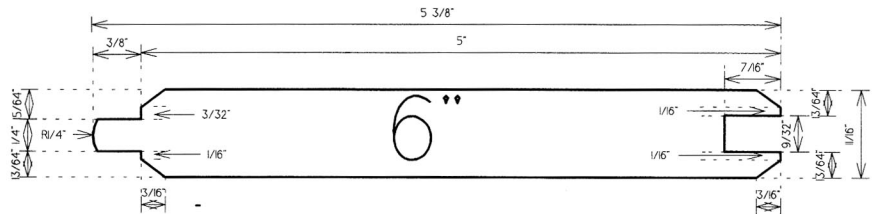

9/16 INCH TIGHT KNOT INCENSE CEDAR

WC 141 EDGE & CENTER "V". AVAILABLE IN 6 AND 8 INCH WIDTH
THE TWO PATTERNS ABOVE HAVE A ROUGH FACE ON THE TOP FLAT SIDE. THE SIDE WITH THE V IS THE SURFACED SIDE. THE PRODUCTS ARE GRADED TO THE ROUGH FACE.

11/16 INCH TIGHT KNOT INCENSE CEDAR

WC 105. AVAILABLE IN 6 AND 8 INCH WIDTH

TIGHT KNOT INCENSE CEDAR
LOG CABIN SIDING
AVAILABLE IN 6 AND 8 INCH WIDTH

1 7/16 TIGHT KNOT INCENSE CEDAR
WC 200 "V" JOINT KD
AVAILABLE IN 6 AND 8 INCH WIDTH

TIGHT KNOT INCENSE CEDAR
5/4 x 8 RABBETED BEVEL

Details of the thickness, V's and tongue & groove are the same for all widths's.

1 1/16 INCH TIGHT KNOT INCENSE CEDAR
WC 138 V4E
AVAILABLE IN 4, 6, 8 INCH WIDTH

Details of the Thickness, V's, Tongue & Groove are the same for all widths.

1 1/16 INCH TIGHT KNOT INCENSE CEDAR
WC 138 V2E
AVAILABLE IN 4, 6, 8 INCH WIDTH