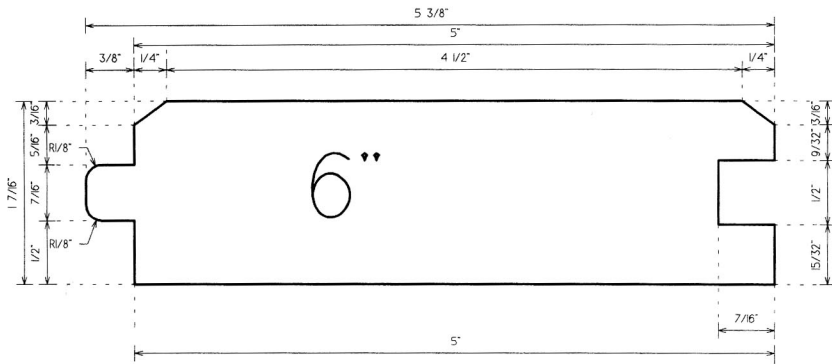

9/16 INCH TIGHT KNOT INCENSE CEDAR

WC 141 EDGE & CENTER "V". AVAILABLE IN 6 AND 8 INCH WIDTH
THE TWO PATTERNS ABOVE HAVE A ROUGH FACE ON THE TOP FLAT SIDE. THE SIDE WITH THE V IS THE SURFACED SIDE. THE PRODUCTS ARE GRADED TO THE ROUGH FACE.

11/16 INCH TIGHT KNOT INCENSE CEDAR

WC 105. AVAILABLE IN 6 AND 8 INCH WIDTH

TIGHT KNOT INCENSE CEDAR
LOG CABIN SIDING
AVAILABLE IN 6 AND 8 INCH WIDTH

1 7/16 TIGHT KNOT INCENSE CEDAR
WC 200 "V" JOINT KD
AVAILABLE IN 6 AND 8 INCH WIDTH

TIGHT KNOT INCENSE CEDAR
5/4 x 8 RABBETED BEVEL

Details of the thickness, V's and tongue & groove are the same for all widths's.

1 1/16 INCH TIGHT KNOT INCENSE CEDAR
WC 138 V4E
AVAILABLE IN 4, 6, 8 INCH WIDTH

Details of the Thickness, V's, Tongue & Groove are the same for all widths.

1 1/16 INCH TIGHT KNOT INCENSE CEDAR
WC 138 V2E
AVAILABLE IN 4, 6, 8 INCH WIDTH