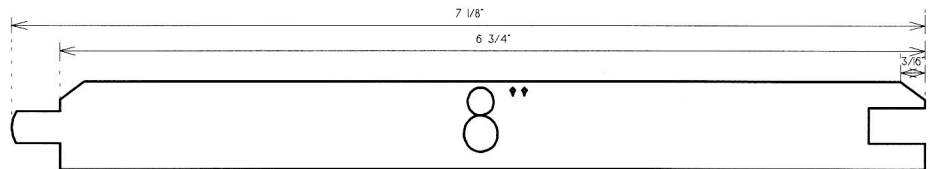

9/16 INCH TIGHT KNOT INCENSE CEDAR

WC 141 EDGE & CENTER "V". AVAILABLE IN 6 AND 8 INCH WIDTH
THE TWO PATTERNS ABOVE HAVE A ROUGH FACE ON THE TOP FLAT SIDE. THE SIDE WITH THE V IS THE SURFACED SIDE. THE PRODUCTS ARE GRADED TO THE ROUGH FACE.

11/16 INCH TIGHT KNOT INCENSE CEDAR

WC 105. AVAILABLE IN 6 AND 8 INCH WIDTH

TIGHT KNOT INCENSE CEDAR
LOG CABIN SIDING
AVAILABLE IN 6 AND 8 INCH WIDTH

1 7/16 TIGHT KNOT INCENSE CEDAR
WC 200 "V" JOINT KD
AVAILABLE IN 6 AND 8 INCH WIDTH

TIGHT KNOT INCENSE CEDAR
5/4 x 8 RABBETED BEVEL

Details of the thickness, V's and tongue & groove are the same for all widths's.

1 1/16 INCH TIGHT KNOT INCENSE CEDAR
WC 138 V4E
AVAILABLE IN 4, 6, 8 INCH WIDTH

Details of the Thickness, V's, Tongue & Groove are the same for all widths.

1 1/16 INCH TIGHT KNOT INCENSE CEDAR
WC 138 V2E
AVAILABLE IN 4, 6, 8 INCH WIDTH