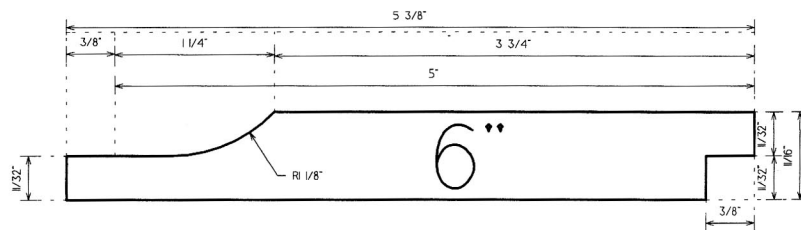

9/16 INCH TIGHT KNOT INCENSE CEDAR

WC 141 EDGE & CENTER "V". AVAILABLE IN 6 AND 8 INCH WIDTH
THE TWO PATTERNS ABOVE HAVE A ROUGH FACE ON THE TOP FLAT SIDE. THE SIDE WITH THE V IS THE SURFACED SIDE. THE PRODUCTS ARE GRADED TO THE ROUGH FACE.

11/16 INCH TIGHT KNOT INCENSE CEDAR

WC 105. AVAILABLE IN 6 AND 8 INCH WIDTH

TIGHT KNOT INCENSE CEDAR
LOG CABIN SIDING
AVAILABLE IN 6 AND 8 INCH WIDTH

1 7/16 TIGHT KNOT INCENSE CEDAR
WC 200 "V" JOINT KD
AVAILABLE IN 6 AND 8 INCH WIDTH

TIGHT KNOT INCENSE CEDAR
5/4 x 8 RABBETED BEVEL

Details of the thickness, V's and tongue & groove are the same for all widths's.

1 1/16 INCH TIGHT KNOT INCENSE CEDAR
WC 138 V4E
AVAILABLE IN 4, 6, 8 INCH WIDTH

Details of the Thickness, V's, Tongue & Groove are the same for all widths.

1 1/16 INCH TIGHT KNOT INCENSE CEDAR
WC 138 V2E
AVAILABLE IN 4, 6, 8 INCH WIDTH