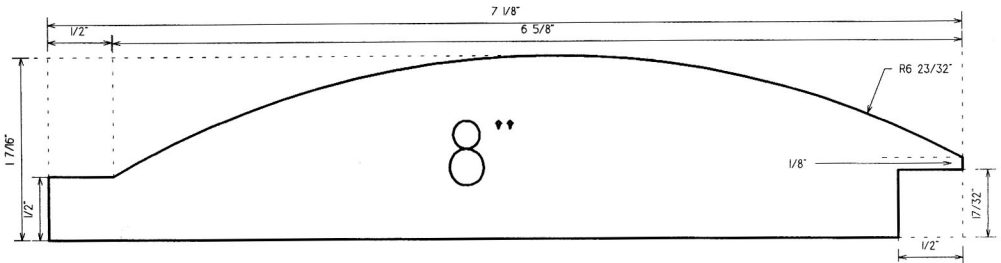

9/16 INCH TIGHT KNOT INCENSE CEDAR

WC 141 EDGE & CENTER "V". AVAILABLE IN 6 AND 8 INCH WIDTH
THE TWO PATTERNS ABOVE HAVE A ROUGH FACE ON THE TOP FLAT SIDE. THE SIDE WITH THE V IS THE SURFACED SIDE. THE PRODUCTS ARE GRADED TO THE ROUGH FACE.

11/16 INCH TIGHT KNOT INCENSE CEDAR

WC 105. AVAILABLE IN 6 AND 8 INCH WIDTH

TIGHT KNOT INCENSE CEDAR
LOG CABIN SIDING
AVAILABLE IN 6 AND 8 INCH WIDTH

1 7/16 TIGHT KNOT INCENSE CEDAR
WC 200 "V" JOINT KD
AVAILABLE IN 6 AND 8 INCH WIDTH

TIGHT KNOT INCENSE CEDAR
5/4 x 8 RABBETED BEVEL

Details of the thickness, V's and tongue & groove are the same for all widths's.

1 1/16 INCH TIGHT KNOT INCENSE CEDAR
WC 138 V4E
AVAILABLE IN 4, 6, 8 INCH WIDTH

Details of the Thickness, V's, Tongue & Groove are the same for all widths.

1 1/16 INCH TIGHT KNOT INCENSE CEDAR
WC 138 V2E
AVAILABLE IN 4, 6, 8 INCH WIDTH