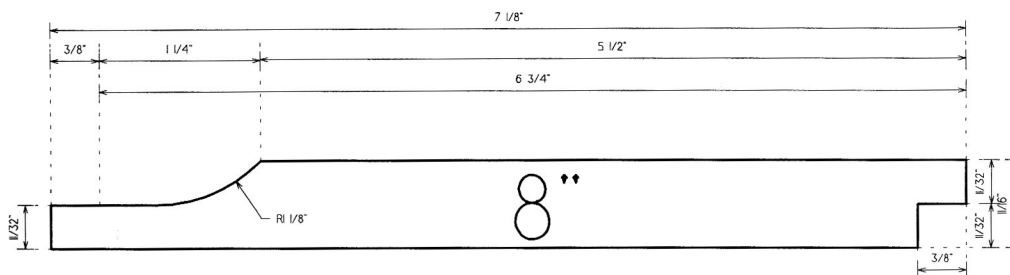

9/16 INCH TIGHT KNOT INCENSE CEDAR

WC 141 EDGE & CENTER "V". AVAILABLE IN 6 AND 8 INCH WIDTH
THE TWO PATTERNS ABOVE HAVE A ROUGH FACE ON THE TOP FLAT SIDE. THE SIDE WITH THE V IS THE SURFACED SIDE. THE PRODUCTS ARE GRADED TO THE ROUGH FACE.

11/16 INCH TIGHT KNOT INCENSE CEDAR

WC 105. AVAILABLE IN 6 AND 8 INCH WIDTH

TIGHT KNOT INCENSE CEDAR
LOG CABIN SIDING
AVAILABLE IN 6 AND 8 INCH WIDTH

1 7/16 TIGHT KNOT INCENSE CEDAR
WC 200 "V" JOINT KD
AVAILABLE IN 6 AND 8 INCH WIDTH

TIGHT KNOT INCENSE CEDAR
5/4 x 8 RABBETED BEVEL

Details of the thickness, V's and tongue & groove are the same for all widths's.

1 1/16 INCH TIGHT KNOT INCENSE CEDAR
WC 138 V4E
AVAILABLE IN 4, 6, 8 INCH WIDTH

Details of the Thickness, V's, Tongue & Groove are the same for all widths.

1 1/16 INCH TIGHT KNOT INCENSE CEDAR
WC 138 V2E
AVAILABLE IN 4, 6, 8 INCH WIDTH